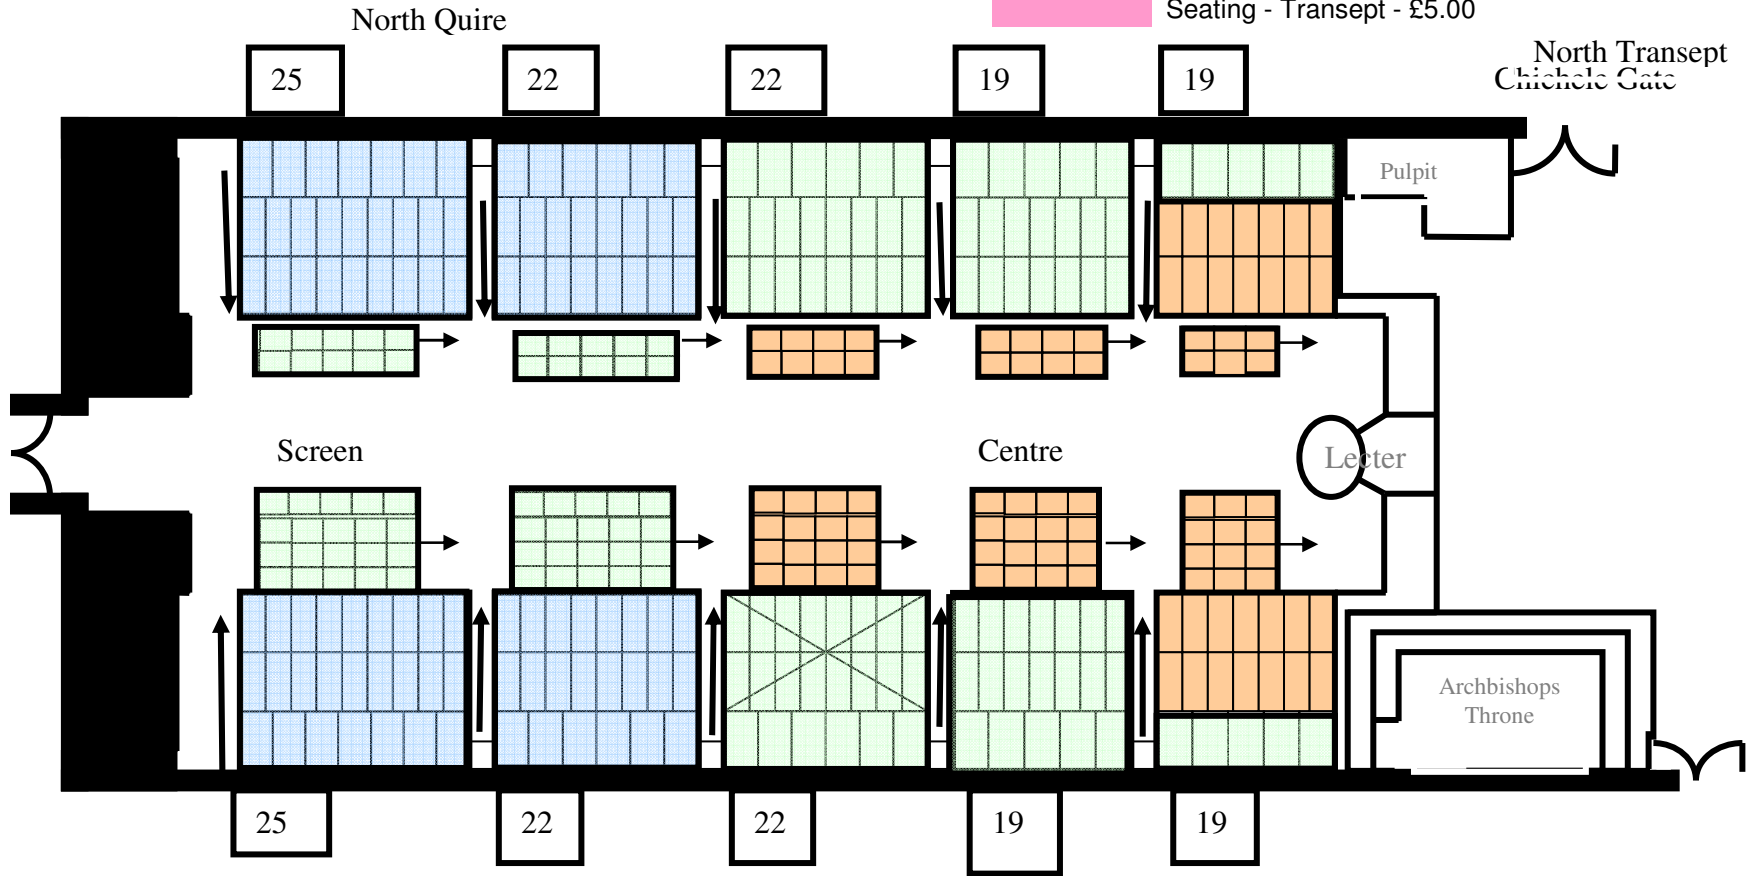

# CANTERBURY CATHEDRAL QUIRE SEATING PLAN

- 94 Seating - Price A - £17.50
- 152 Seating - Price B - £15.00
- 94 Seating - Price C - £12.00
- Seating - Transept - £5.00

South Quire

TRANSEPT  
LIMITED VIEW